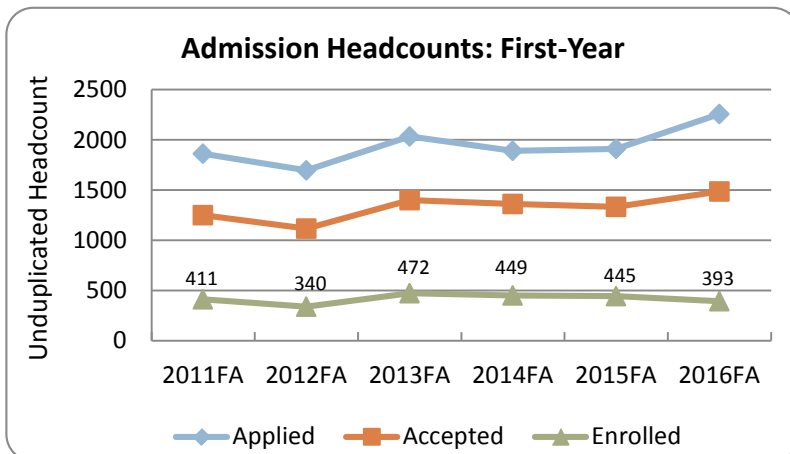

SAINT VINCENT COLLEGE FACT BOOK HIGHLIGHTS 2016-2017

ADMISSION

The College enrolled 393 first-time, first-year students in Fall 2016.

Nearly 20% of incoming first-year students were in the top 10% of their high school class.

Applied	2256
Accepted	1486
Acceptance Rate	65.9%
Enrolled	393
Yield	26.4%

STUDENTS

Nearly 50% of undergraduate students are residents of Westmoreland or Allegheny counties. Roughly 19% of undergraduate students are from out of state.