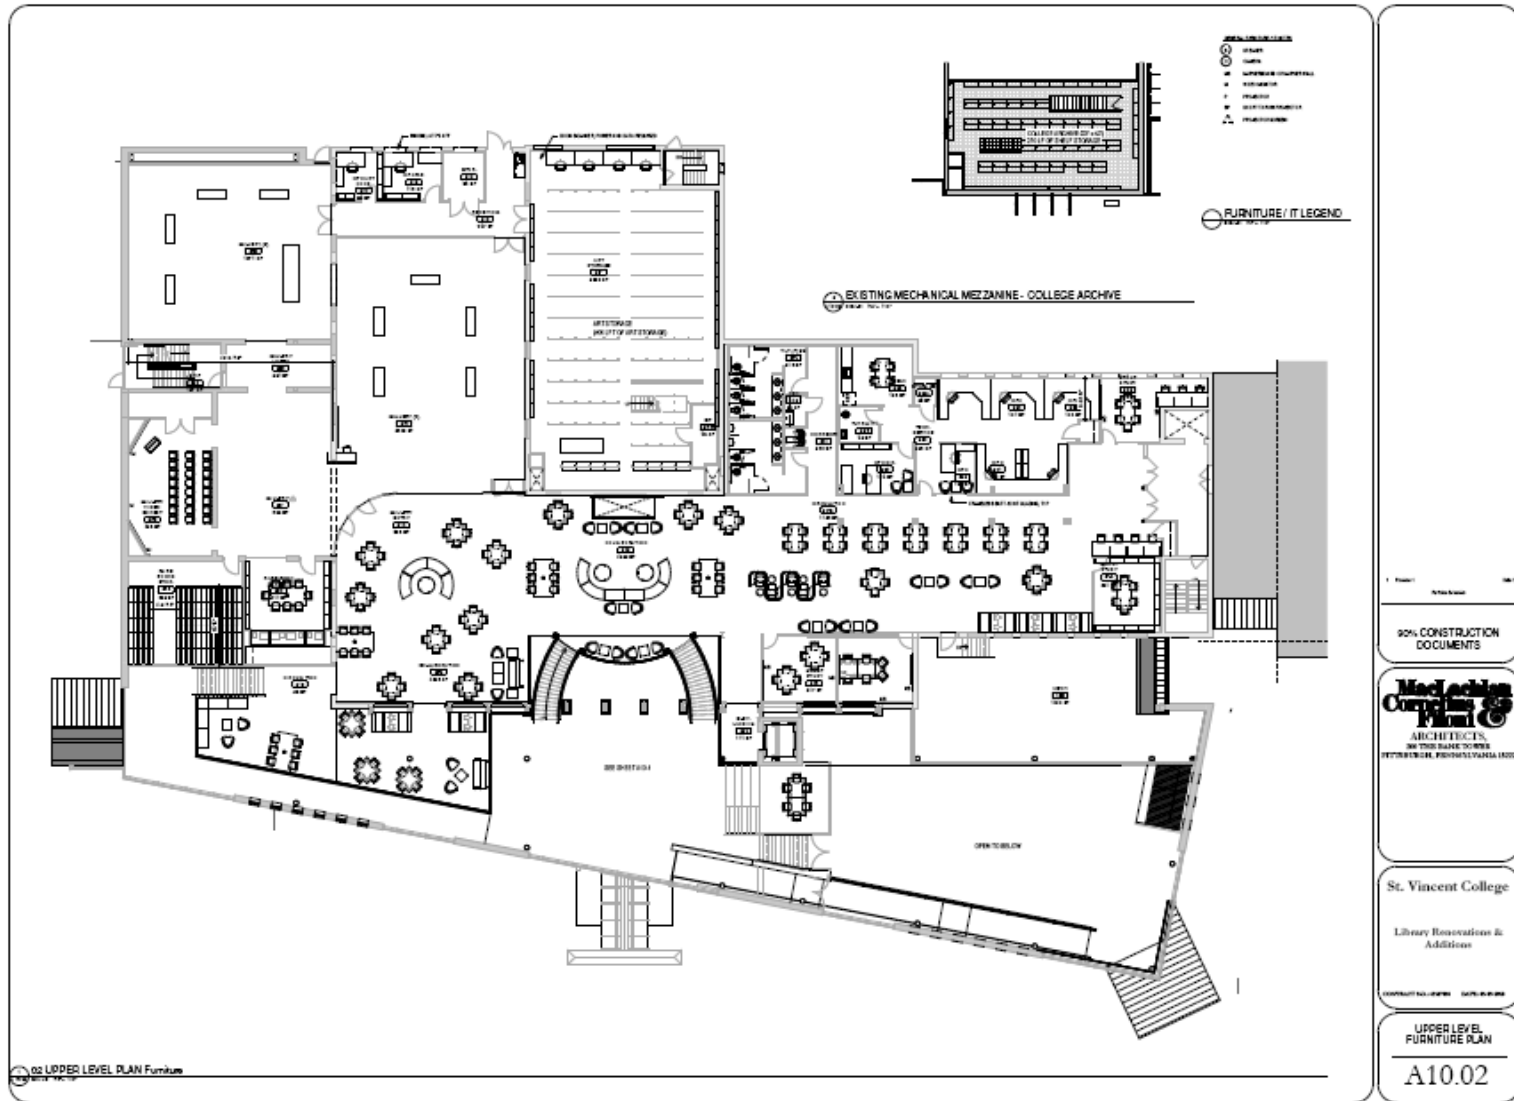

Library and Technology Information Hub

Saint Vincent Library Expansion

Lower Level Floorplan for Library and Technology Information Hub

Upper Level Floorplan for Library and Technology Information Hub

SVC Library and Technology Information Hub

Front Entrance to Library and Technology Information Hub

Collaborative Space

Interior of Main Entrance

Stairway in Main Atrium

Interior – Side near The Dupré Science Pavilion

Entrance to Art Galleries and Rare Book Display and Reading Room

View into Art Galleries

Interior of One of Three Art Galleries

Library and Technology Information Hub - Sunset