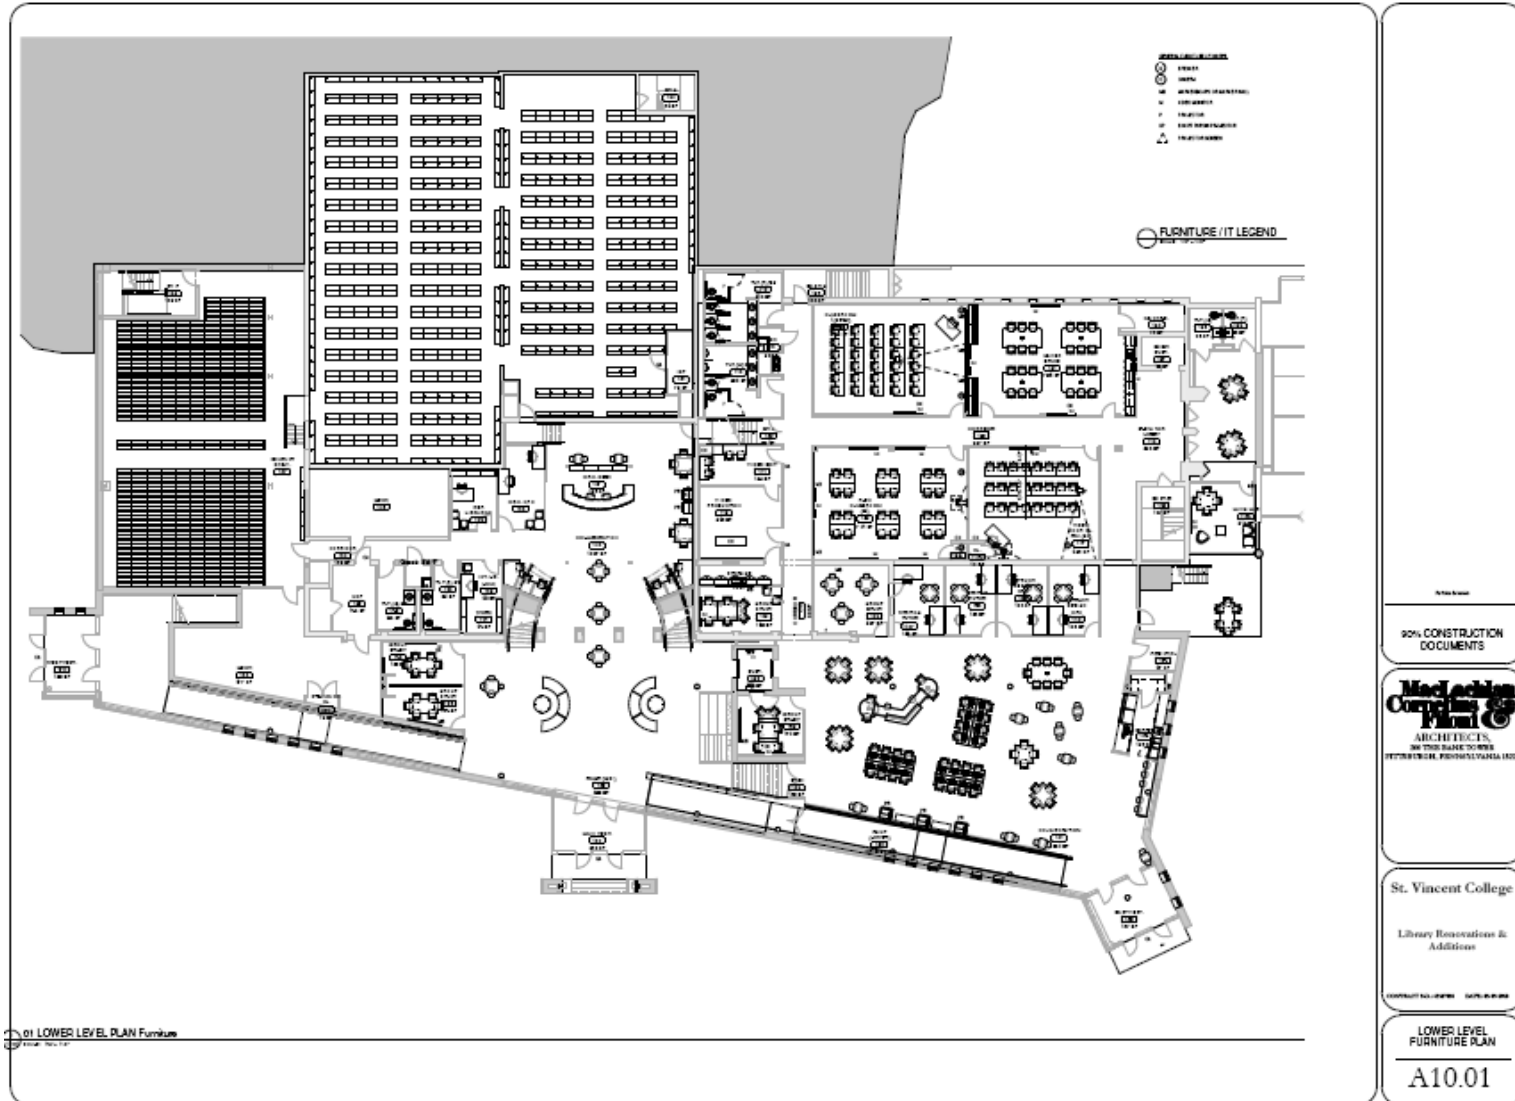

Library and Technology Information Hub

Saint Vincent Library Expansion

Lower Level Floorplan for Library and Technology Information Hub

Upper Level Floorplan for Library and Technology Information Hub

SVC Library and Technology Information Hub

Front Entrance to Library and Technology Information Hub

Collaborative Space

Interior of Main Entrance

Stairway in Main Atrium

Interior – Side near The Dupré Science Pavilion

Entrance to Art Galleries and Rare Book Display and Reading Room

View into Art Galleries

Interior of One of Three Art Galleries

Library and Technology Information Hub - Sunset